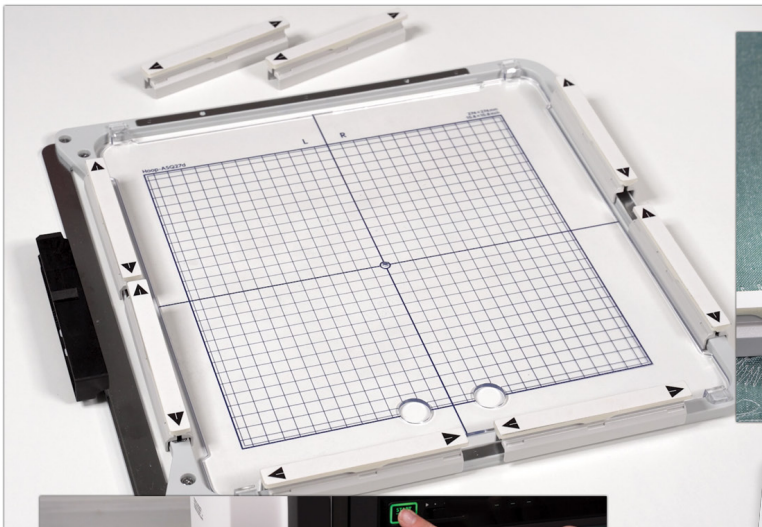

Janome Magnetic Clamp Attachments

Janome's **Magnetic Clamp Attachments** make using AcuSetter while quilting a breeze! If your project covers the markings on the hoop, these magnetic attachments which are printed with arrows, clamp right over the concealed magnets, making it easier than ever to align your design exactly where you want it in the app.

When using your **Continental M17** make embroidery placement even more seamless with this addition to your embroidery toolbox.

Perfect placement with Janome's AcuSetter App and the ASQ27d Hoop.

CONTINENTAL M17